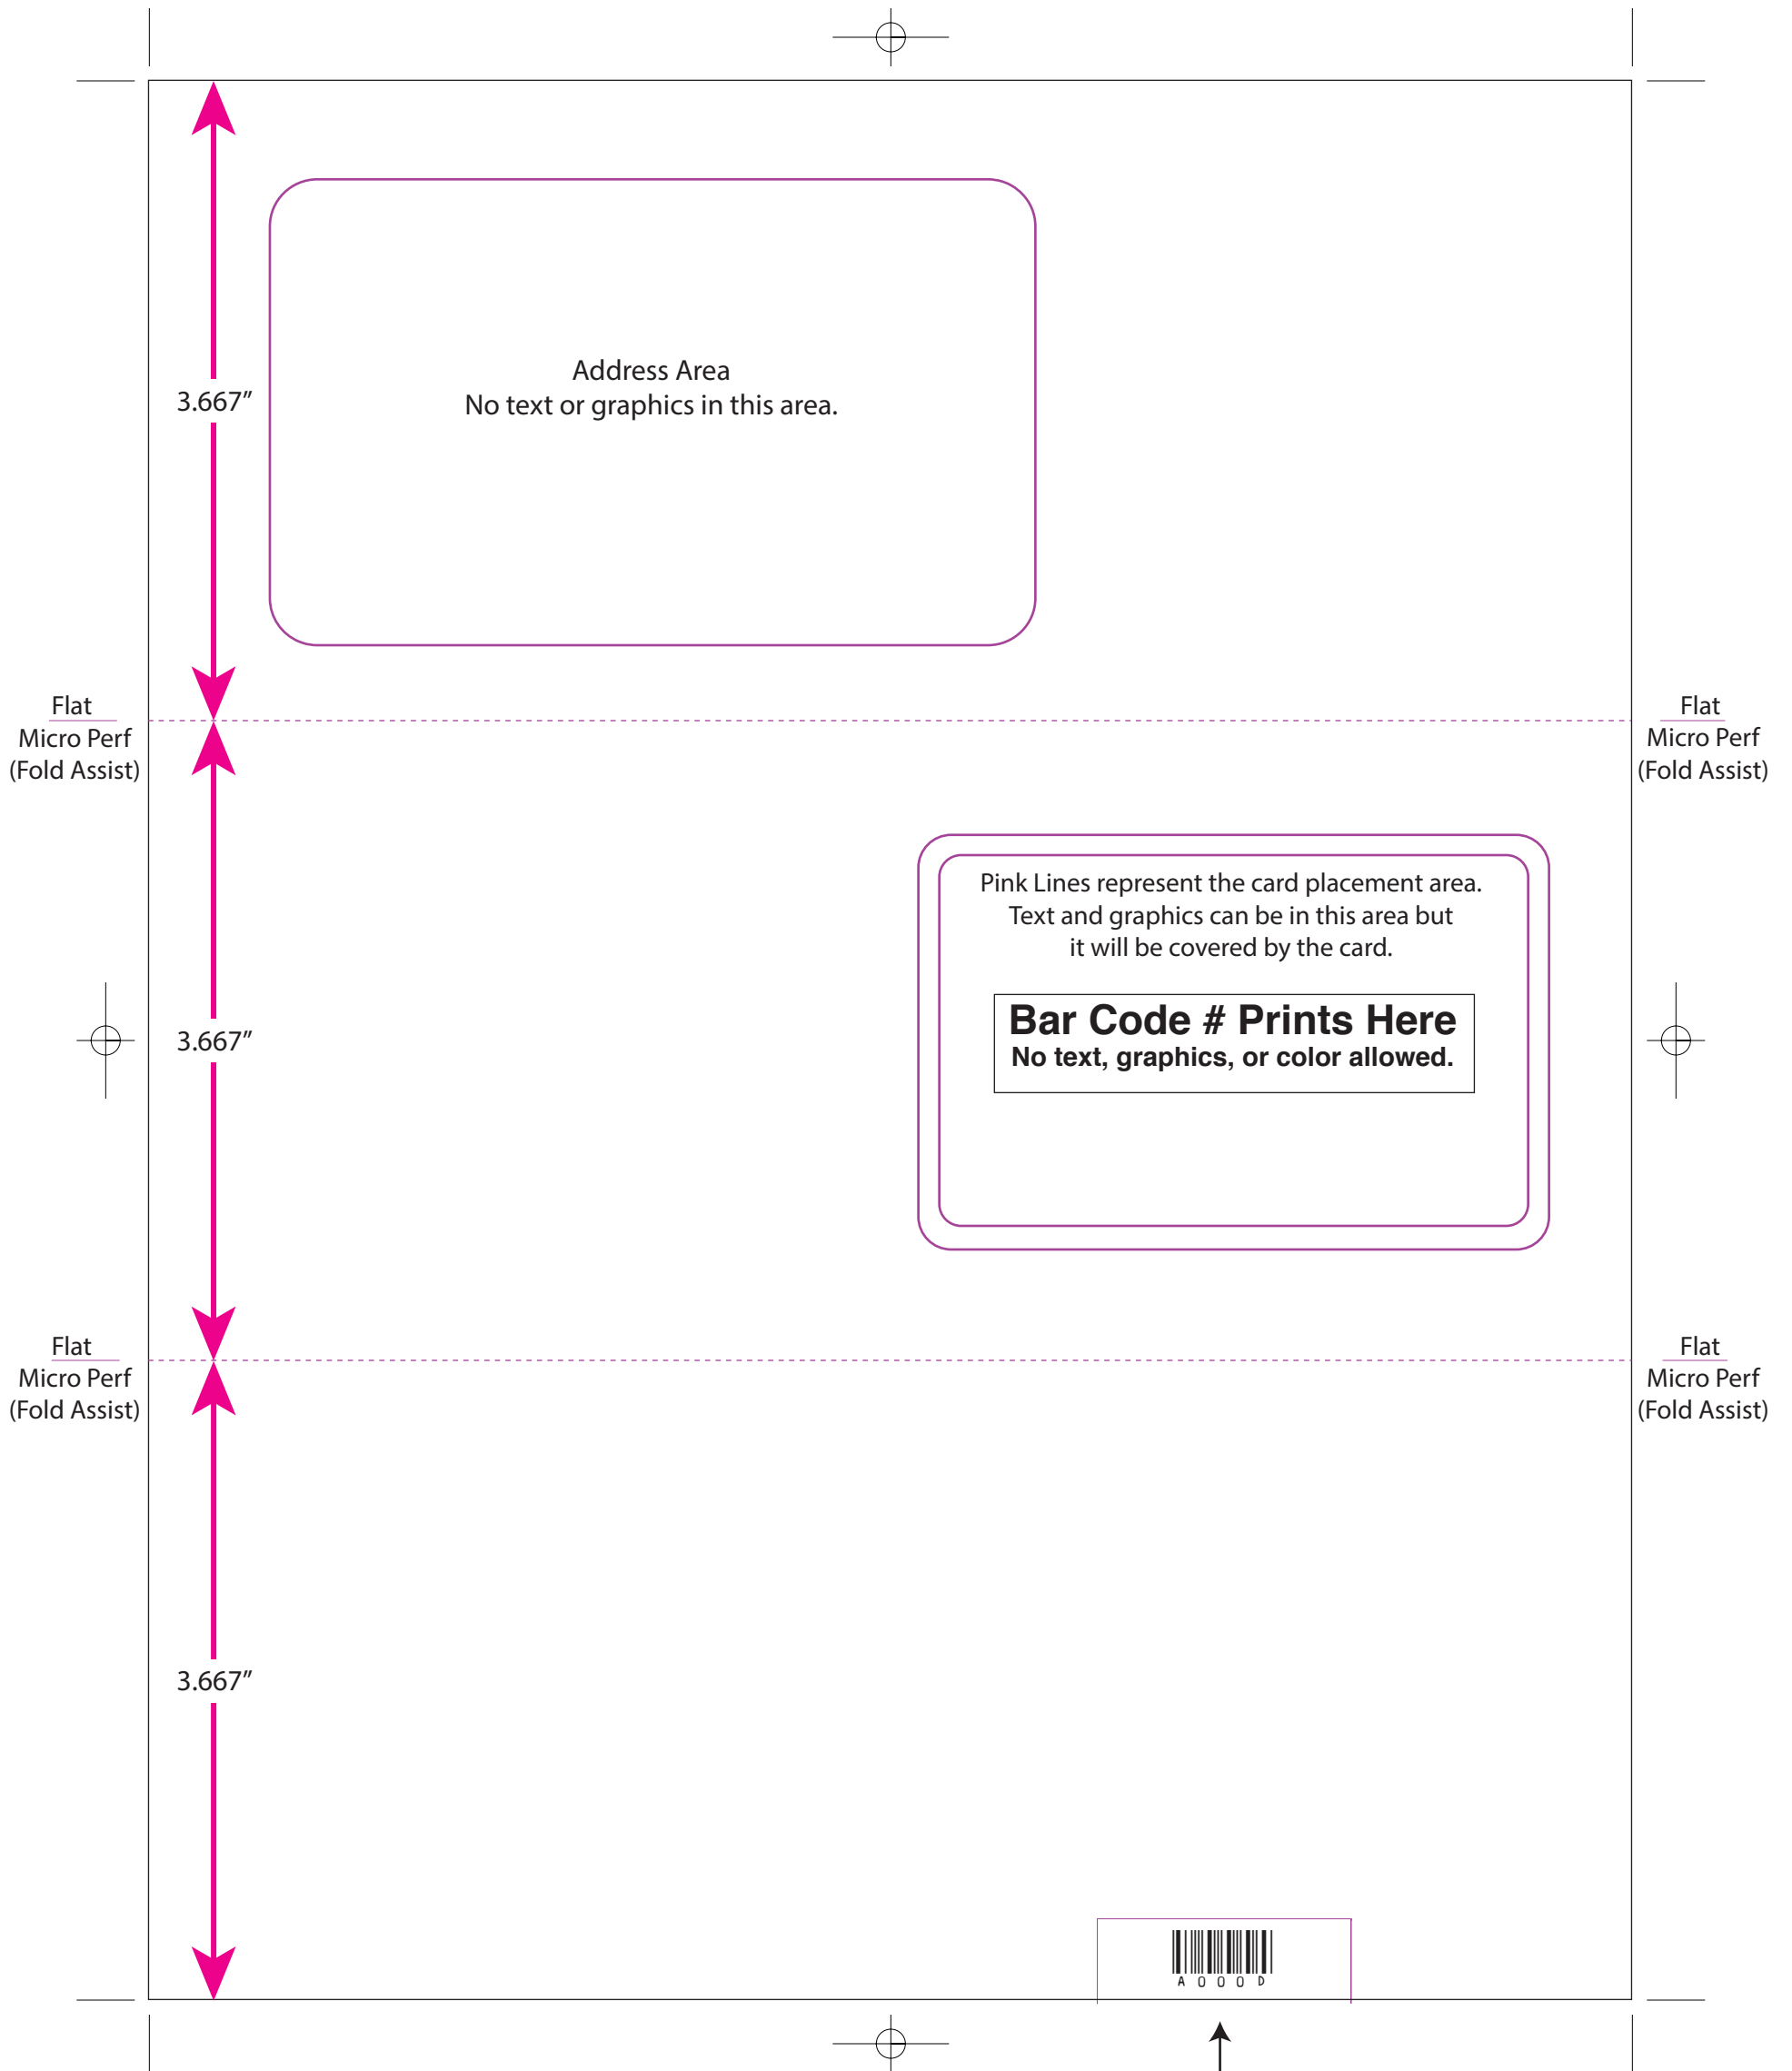

cpi card group®

Solutions For Your Success

3.667"

Address Area
No text or graphics in this area.

Flat
Micro Perf
(Fold Assist)

Flat
Micro Perf
(Fold Assist)

3.667"

Pink Lines represent the card placement area.
Text and graphics can be in this area but
it will be covered by the card.

Bar Code # Prints Here
No text, graphics, or color allowed.

Flat
Micro Perf
(Fold Assist)

Flat
Micro Perf
(Fold Assist)

3.667"

Carrier ID goes here.
No additional text or
graphics are allowed
in this area.
ID must be preprinted
(format as shown)